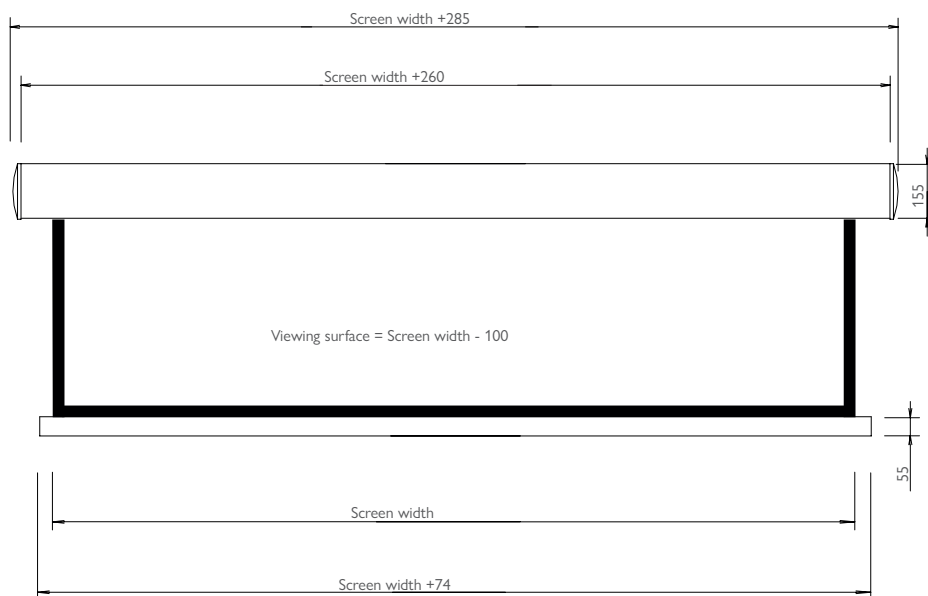

SCREEN DIMENSIONS LINEA

SCREEN SURFACES

Xpert
White front surface, black-backed. PVC free. Flame retardant (B1). Excellent surface flatness and colour temp. Gain 1,0.

MOTOR CONTROL

ENYROOM-ER MOTOR
Built-in controls
Enyroom-ER radio receiver
Dry contact (RJ12 connector)

Accessories
Radio remote controls
Autolink
Dry contact transmitter
WiFi-box App-control
IP-box

INSTALLATION/WIRED MOTOR
Accessories
Control box (RS232, RF, IR,
12V trigger, Dry contact transmitter)

STANDARD FORMATS LINEA

4:3
NO BLACK BORDERS
The screen format is 4:3. No black borders.

16:9
The screen has 5 cm wide black borders. The format of the viewing area is 16:9.

16:10
The screen has 5 cm wide black borders. The format of the viewing area is 16:10.

2.35:1
The screen has 5 cm wide black borders. The format of the viewing area is 2.35:1.

STANDARD FORMATS LINEA TT

4:3
NO BLACK BORDERS
The screen format is 4:3. No black borders.

16:9
The screen has 5 cm wide black borders. The format of the viewing area is 16:9.

16:10
The screen has 5 cm wide black borders. The format of the viewing area is 16:10.

2.35:1
The screen has 5 cm wide black borders. The format of the viewing area is 2.35:1.