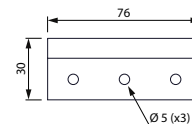

16:10
The screen has 5 cm wide black borders. The format of the viewing area is 16:10.

2.35:1
The screen has 5 cm wide black borders. The format of the viewing area is 2.35:1.

SCREEN DIMENSIONS LINEA TAB TENSION

FlexGrey

Grey front surface, Full HD & 8K compliant. Gain 0.8

CASE DIMENSIONS

BRACKET DIMENSIONS

Brackets – Wall

Brackets – Ceiling

PACKAGING DIMENSIONS LINEA

Screen width	Box length	Box width	Box height
1600	2150	260	260
1800	2350	260	260
2000	2550	260	260
2200	2750	260	260
2400	2950	260	260
2700	3250	260	260
3000	3550	260	260

PACKAGING DIMENSIONS LINEA TT

Screen width	Box length	Box width	Box height
1600	2260	260	260
1800	2460	260	260
2000	2660	260	260
2200	2860	260	260
2400	3060	260	260
2700	3360	260	260
3000	3660	260	260