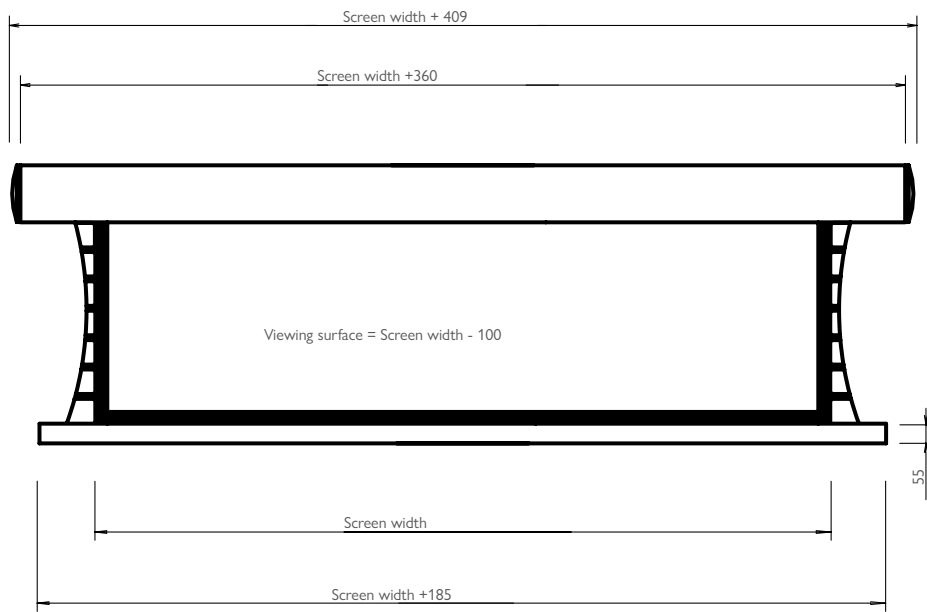

4:3
NO BLACK BORDERS
The screen format is 4:3. No black borders.

16:9
The screen has 5 cm wide black borders. The format of the viewing area is 16:9.

16:10
The screen has 5 cm wide black borders. The format of the viewing area is 16:10.

2.35:1
The screen has 5 cm wide black borders. The format of the viewing area is 2.35:1.

STANDARD FORMATS LINEA TT

4:3
NO BLACK BORDERS
The screen format is 4:3. No black borders.

16:9
The screen has 5 cm wide black borders. The format of the viewing area is 16:9.

16:10
The screen has 5 cm wide black borders. The format of the viewing area is 16:10.

2.35:1
The screen has 5 cm wide black borders. The format of the viewing area is 2.35:1.

SCREEN DIMENSIONS LINEA TAB TENSION

PACKAGING DIMENSIONS LINEA TT

Screen width	Box length	Box width	Box height
1600	2260	260	260
1800	2460	260	260
2000	2660	260	260
2200	2860	260	260
2400	3060	260	260
2700	3360	260	260
3000	3660	260	260