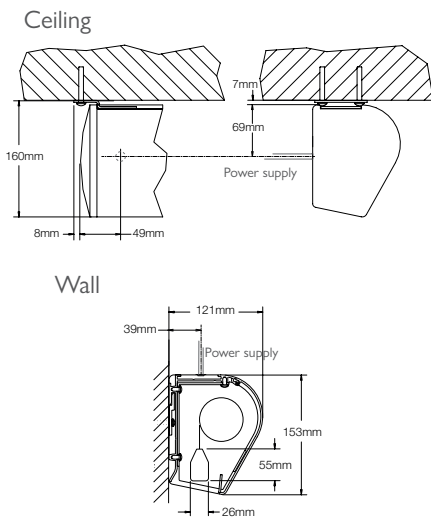

2.35:1
The screen has 5 cm wide black borders. The format of the viewing area is 2.35:1.

STANDARD FORMATS LINEA TT

4:3
NO BLACK BORDERS
The screen format is 4:3. No black borders.

16:9
The screen has 5 cm wide black borders. The format of the viewing area is 16:9.

16:10
The screen has 5 cm wide black borders. The format of the viewing area is 16:10.

2.35:1
The screen has 5 cm wide black borders. The format of the viewing area is 2.35:1.

SCREEN DIMENSIONS LINEA TAB TENSION

FlexGrey

Grey front surface, Full HD & 8K compliant. Gain 0.8

CASE DIMENSIONS

BRACKET DIMENSIONS

Brackets – Wall

Brackets – Ceiling

PACKAGING DIMENSIONS LINEA

Screen width	Box length	Box width	Box height
1600	2150	260	260
1800	2350	260	260
2000	2550	260	260
2200	2750	260	260
2400	2950	260	260
2700	3250	260	260
3000	3550	260	260

PACKAGING DIMENSIONS LINEA TT

Screen width	Box length	Box width	Box height
1600	2260	260	260
1800	2460	260	260
2000	2660	260	260
2200	2860	260	260
2400	3060	260	260
2700	3360	260	260
3000	3660	260	260